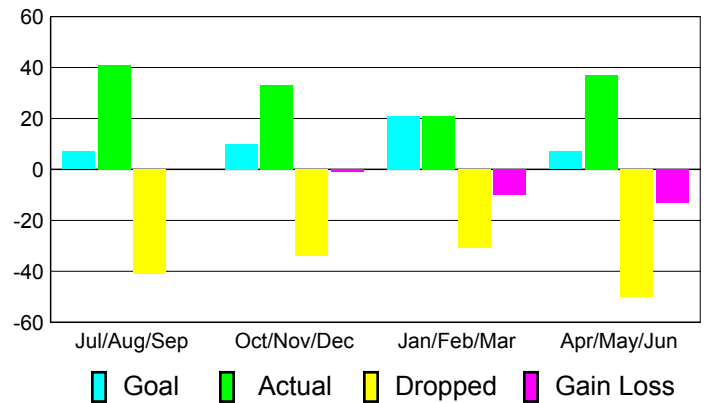

Membership Results 2010-2011

Goal, New, Dropped, Gain/Loss

Comparison of Membership Gain/Loss

Current Year Compared to the Previous Year