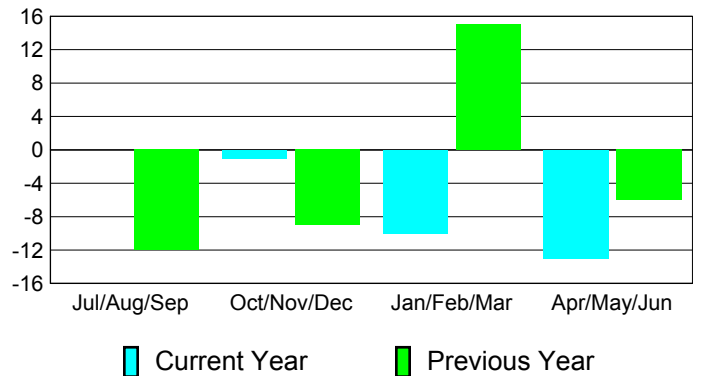

**Membership Results
2010-2011**

**Membership
2009-2010**

Month	Net Memb Goal	Actual New Memb	Actual Dropped Memb	Gain/Loss of Memb	Gain/Loss of Memb
Jul/Aug/Sep	7	41	-41	0	-12
Oct/Nov/Dec	10	33	-34	-1	-9
Jan/Feb/Mar	21	21	-31	-10	15
Apr/May/Jun	7	37	-50	-13	-6
Totals	45	132	-156	-24	-12

Membership Results 2010-2011

Goal, New, Dropped, Gain/Loss

Comparison of Membership Gain/Loss

Current Year Compared to the Previous Year

Gender Comparison 2010-2011

Jul/Aug/Sep

Oct/Nov/Dec

Jan/Feb/Mar